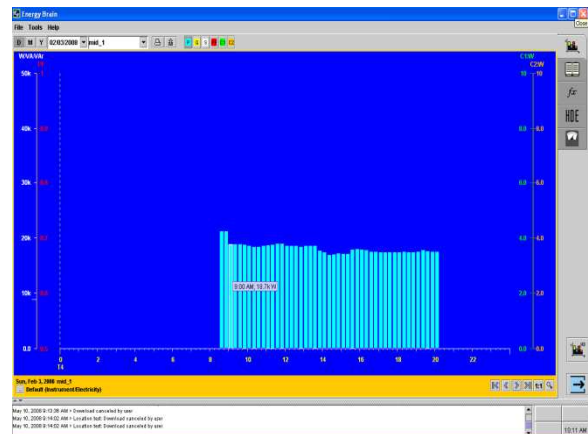

AIRCOSAVER™

AIRCOSAVER™

save up to 28% of AC energy consumption at

MID PLAZA

AC properties:

- Type:	Package
- Location:	Lantai_6
- Compressor-1:	10.8 kW
- Compressor-2:	7.5 kW
- Fan:	5.5 kW
-Daily consumption:	225 kWh
-LWBP:	177 kWh
- WBP:	48 kWh

AFTER SAVING

Load profile without Aircosaver™

BEFORE SAVING

Load profile with Aircosaver™

Saving with Aircosaver:

-Daily consumption:	162 kWh
-LWBP:	126 kWh
- WBP:	36 kWh
-Daily saving with Aircosaver:	
-LWBP:	51 kWh
-WBP:	12 kWh
- Annual saving: Up to Rp.	9.000.000,-