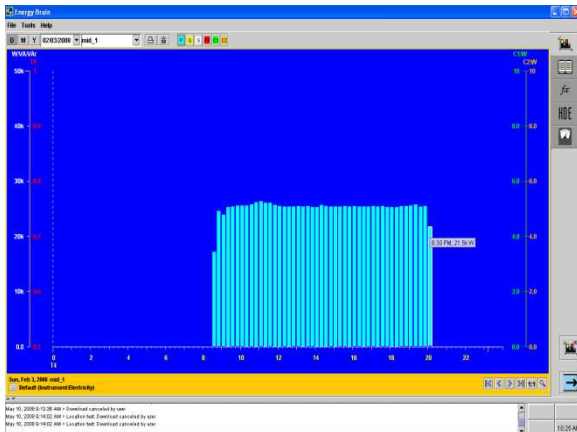

AIRCOSAVER™

AIRCOSAVER™

save up to 28% of AC energy consumption at

MID PLAZA

AC properties:

- Type:	Package
- Location:	Lantai_6
- Compressor-1:	10.8 kW
- Compressor-2:	7.5 kW
- Fan:	5.5 kW
-Daily consumption:	225 kWh
-LWBP:	177 kWh
- WBP:	48 kWh

AFTER SAVING

Load profile without Aircosaver™

BEFORE SAVING

Load profile with Aircosaver™

Saving with Aircosaver:

-Daily consumption:	162 kWh
-LWBP:	126 kWh
- WBP:	36 kWh
-Daily saving with Aircosaver:	
-LWBP:	51 kWh
-WBP:	12 kWh
- Annual saving: Up to Rp.	9.000.000,-